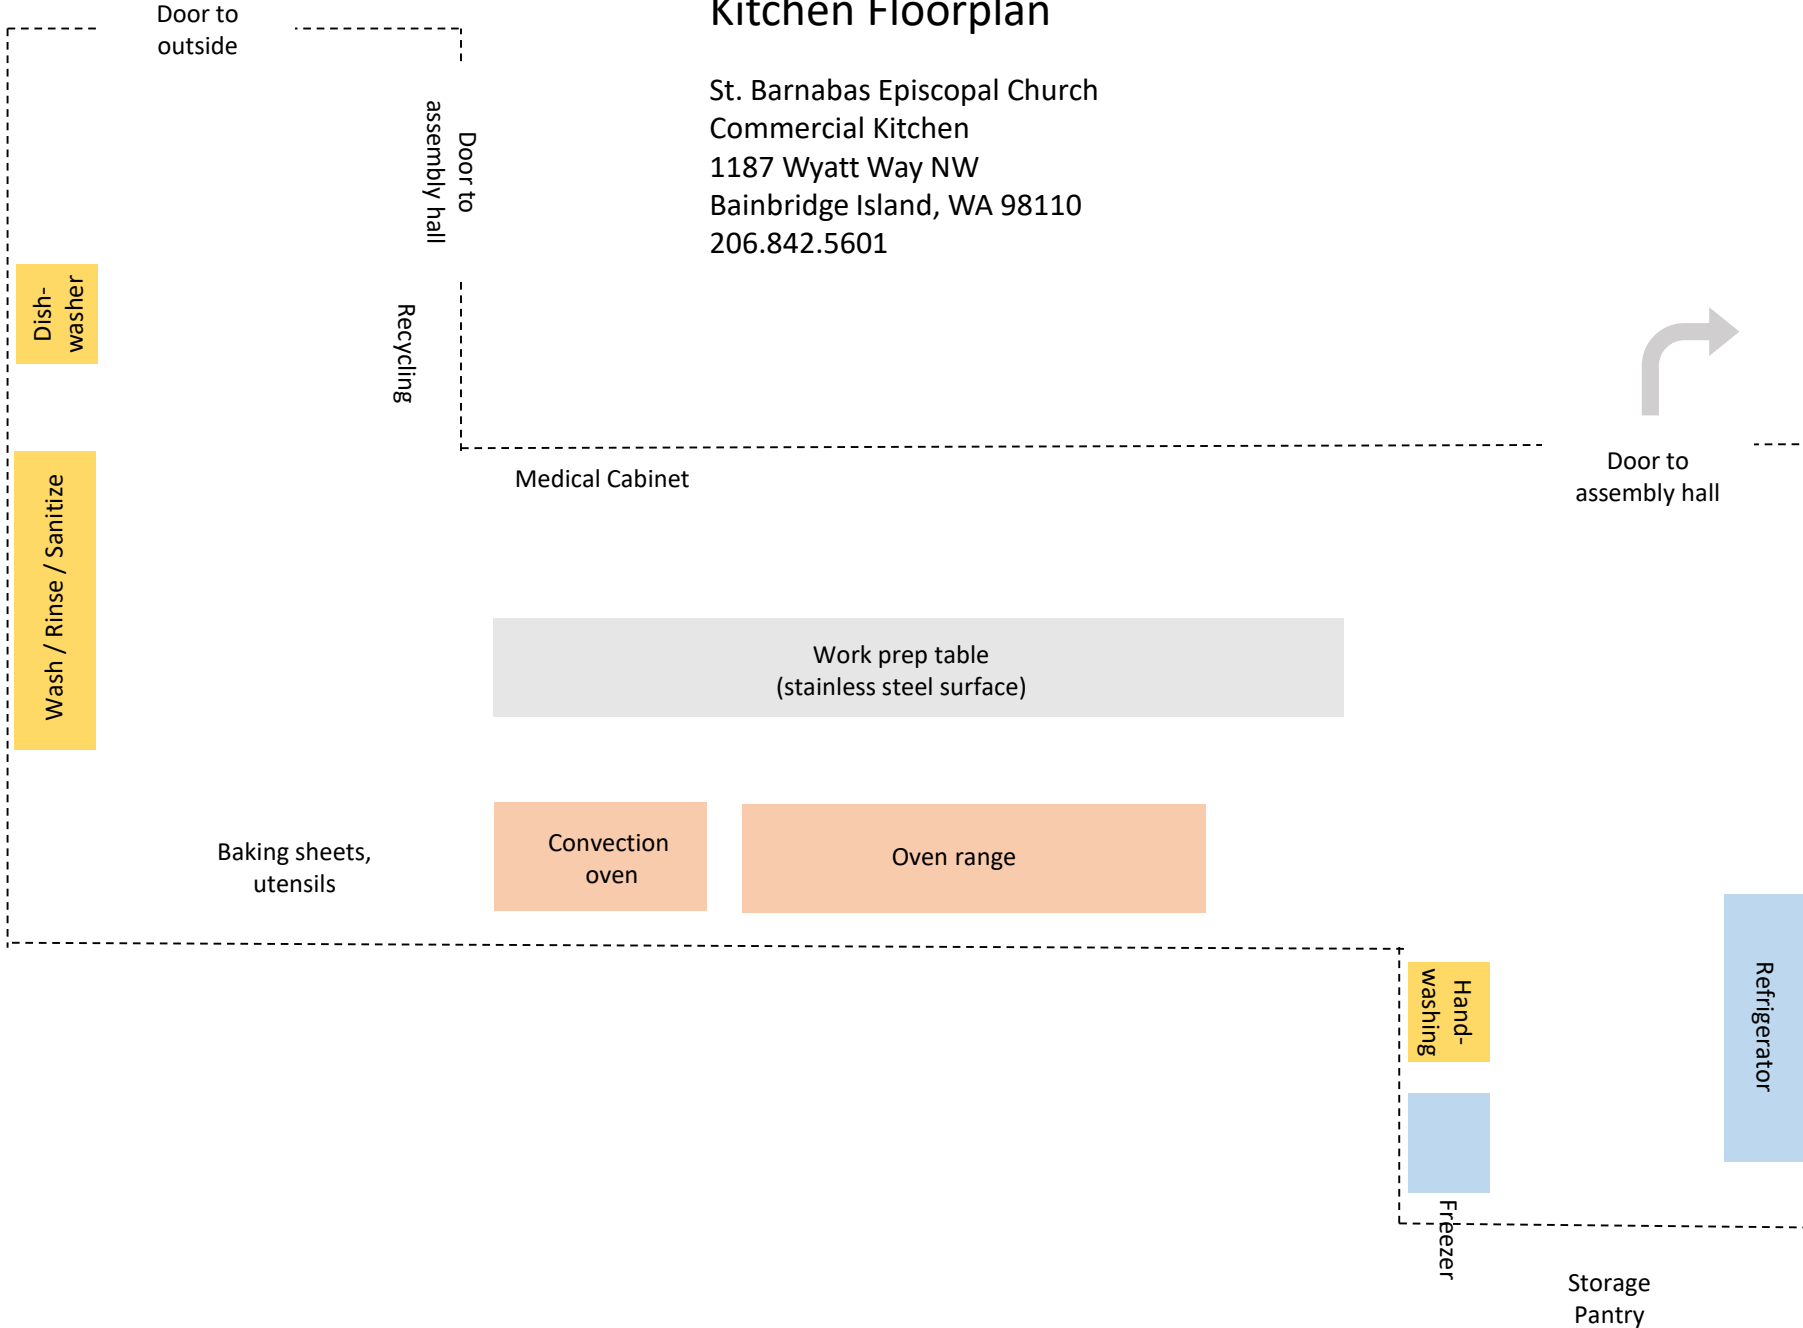

Kitchen Floorplan

St. Barnabas Episcopal Church
Commercial Kitchen
1187 Wyatt Way NW
Bainbridge Island, WA 98110
206.842.5601

Toilet (guest bathrooms) are located outside of kitchen, adjacent to assembly hall